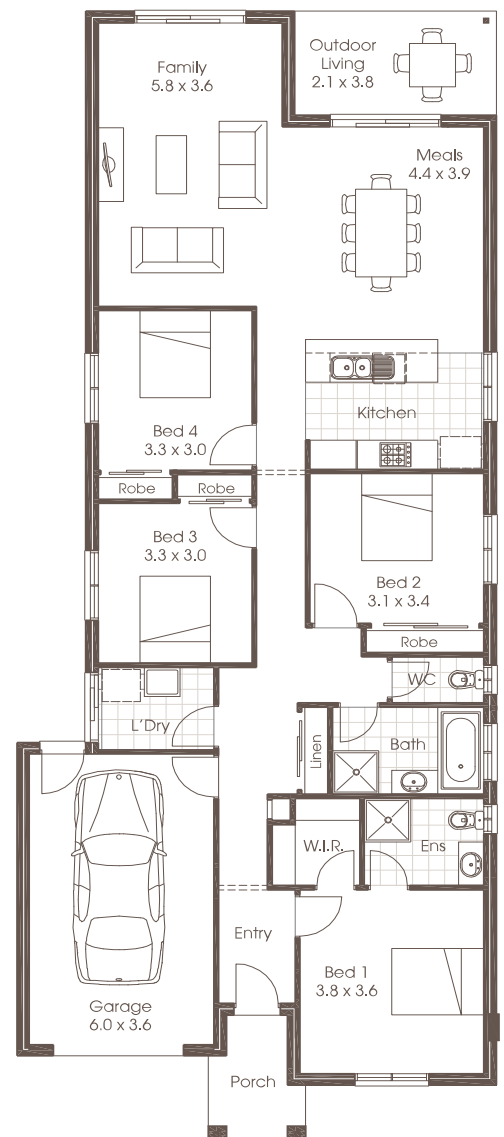

# MATAMATA 20

4  | 2  | 1 

The Matamata is this years surprise packet. When you consider it has been uniquely designed for a narrow block, you will be delighted by the spaciousness. With 3 or 4 bedroom configurations available, this is a classic layout that ticks all the boxes for a young family to grow into. Great design with affordability.

---

LIVING 150.03m<sup>2</sup>    GARAGE 24.48m<sup>2</sup>  
TOTAL = 187.15m<sup>2</sup>

---